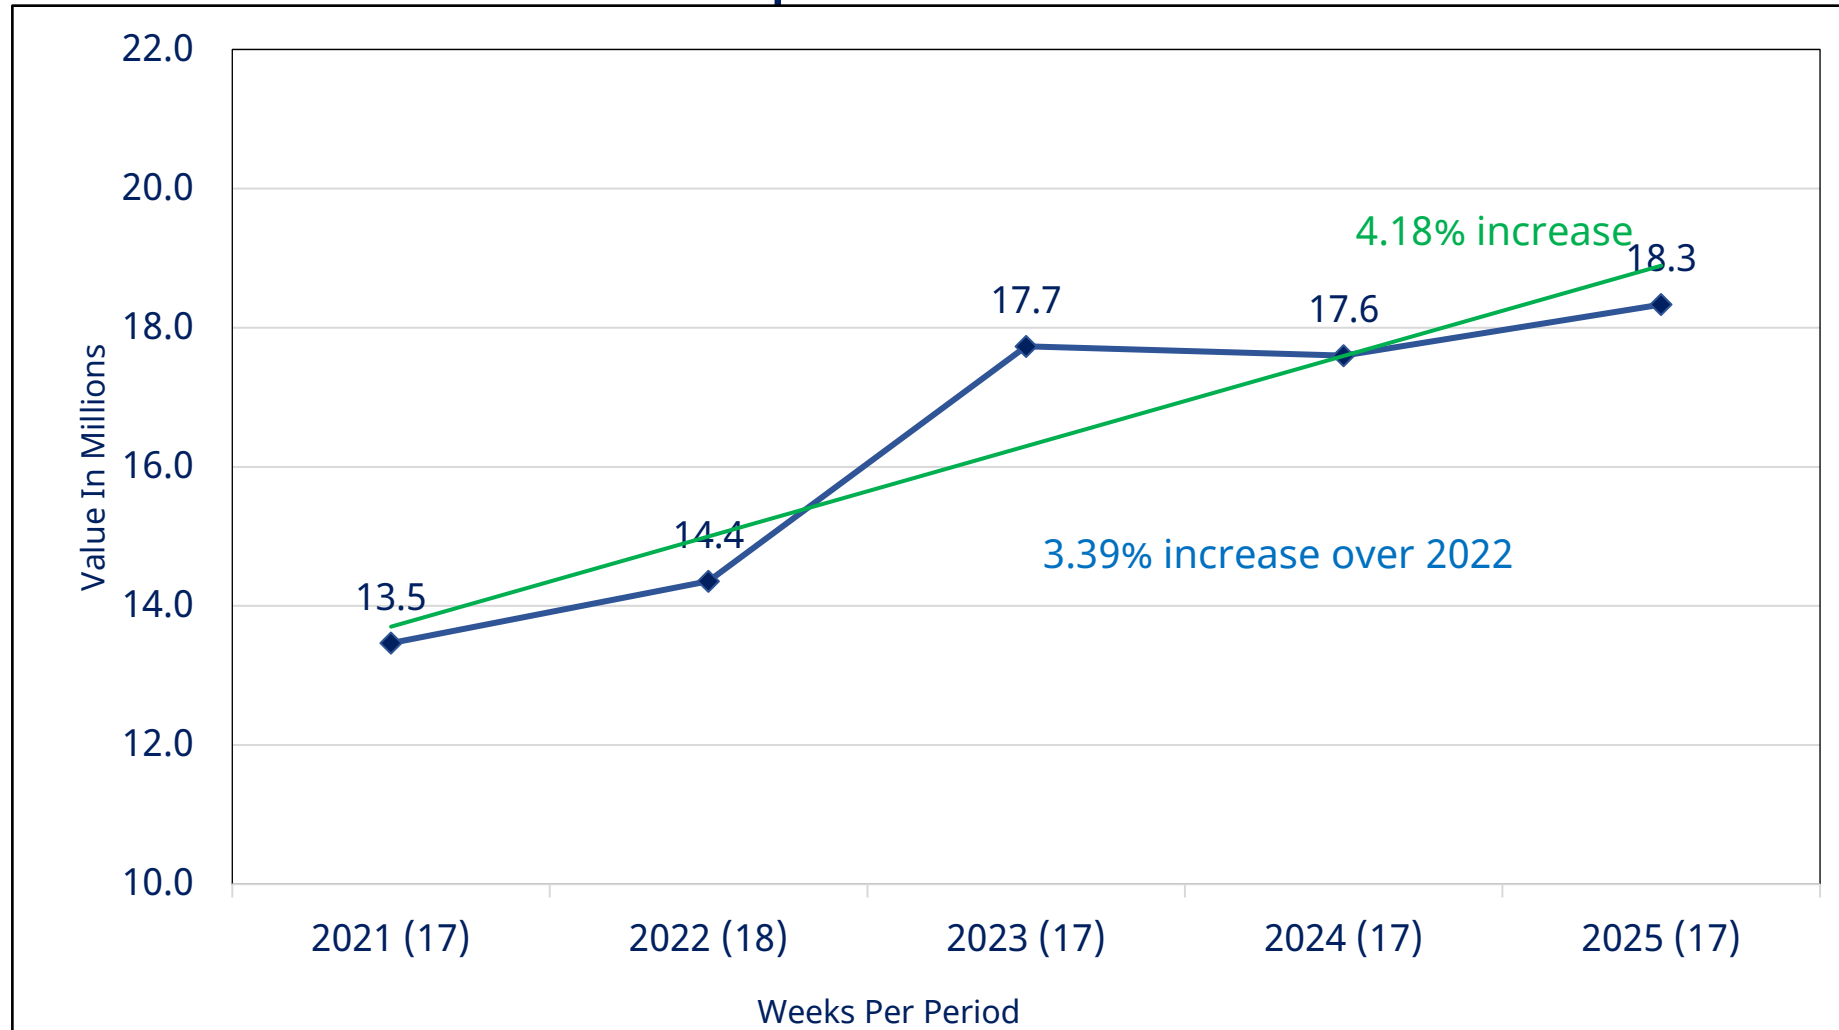

FLORIDA CONFERENCE OF SDA

Treasury Updates

Treasurer's Meeting

May 22, 2025

TOTAL TITHE YTD COMPARISON

April 30, 2025

* Data for each year is given from April 30

TOTAL LOCAL CHURCH OFFERING YTD COMPARISON

April 30, 2025

* Data for each year is given from April 30

Thank you for your service!