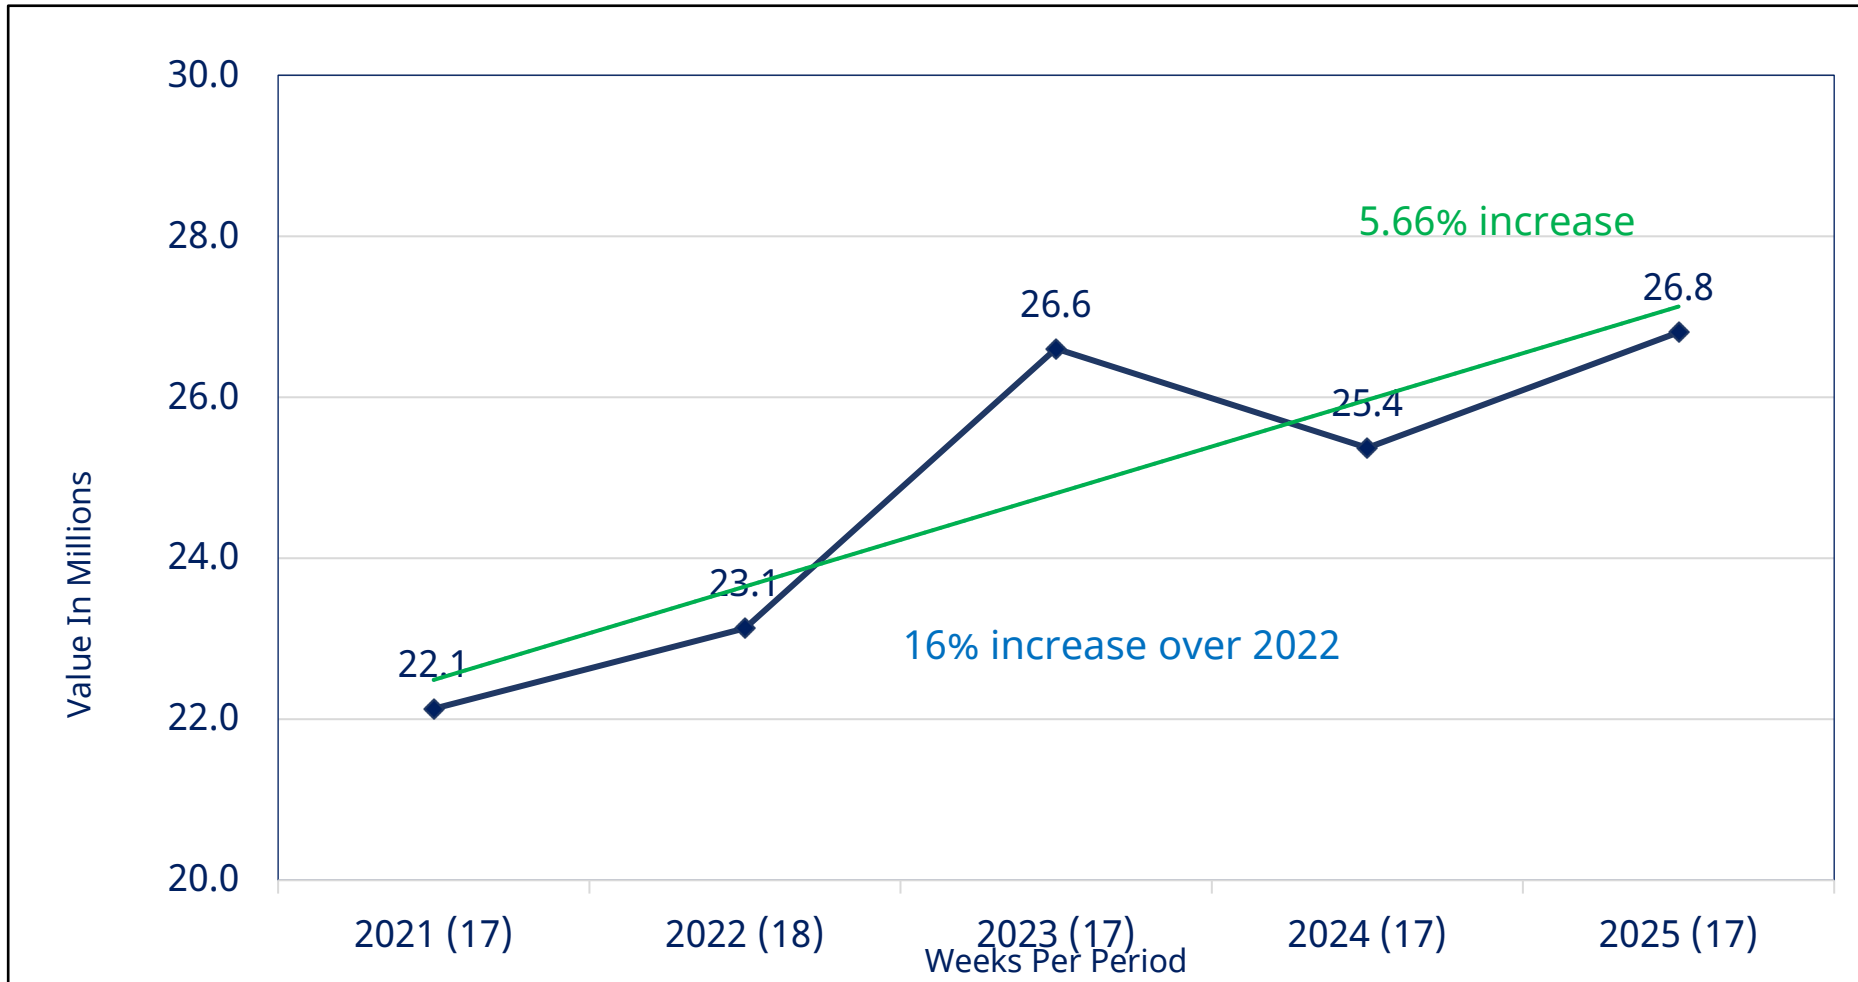

FLORIDA CONFERENCE OF SDA

Treasury Updates

Treasurer's Meeting

May 22, 2025

TOTAL TITHE YTD COMPARISON

April 30, 2025

* Data for each year is given from April 30

TOTAL LOCAL CHURCH OFFERING YTD COMPARISON

April 30, 2025

* Data for each year is given from April 30

Thank you for your service!