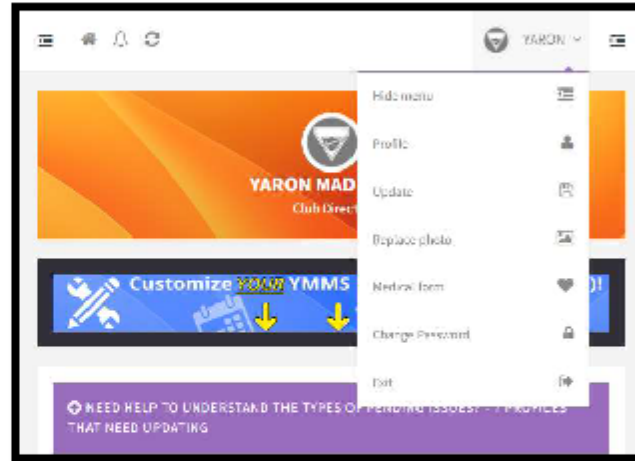

Change Your Password

Option 1

If you cannot remember your password to log in, in the bottom right corner of the login screen click the "Forgot Password" link.

The screenshot shows the login interface with fields for 'Your username' and 'Your password'. Below these is a CAPTCHA image with the text 'SLJOT'. At the bottom right, there is a link that says 'Forgot password!'. Other buttons include 'To access YMMS' and 'Request An Account'.

You will need to know your Username and Password. If you cannot remember either of these, Your Club Director, Club Secretary, or Conference Secretary can look these up for you.

Option 2

To change your password when you are already logged into NADYouth.com, locate your name in the upper right corner of the page and click it.

The dropdown will include the option to change your password and several other options.